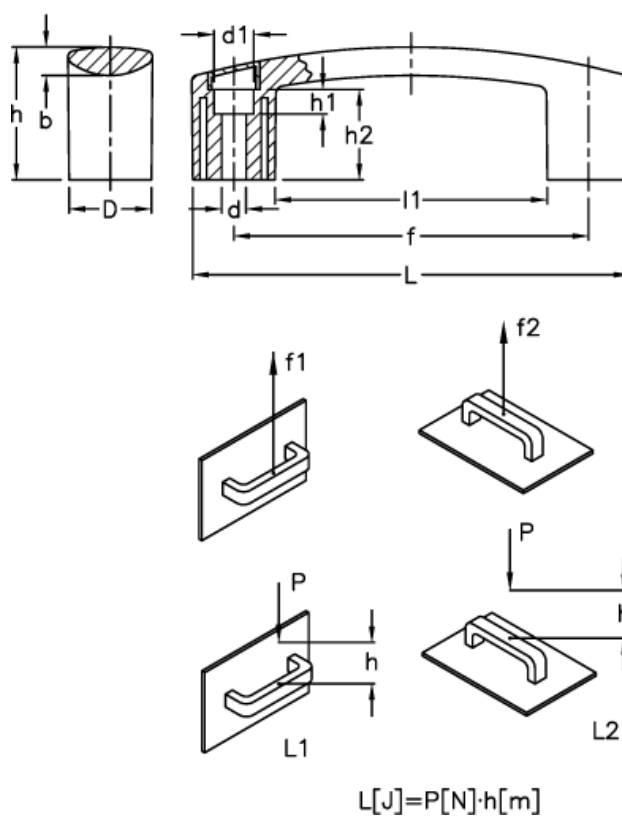

Data Sheet

Article number: 23052602111

Description: E+G Bridge handle
EBP.140-8-C1 Black

Measures

b	= 8.5	h1	= 8.5
d	= 8.5	h2	= 26.5
D	= 26.0	L	= 144.0
d1	= 13.5	l1	= 92.0
f	= 117 +/-0,5	L1 (J)	= 10
F1 (N)	= 2700	L2 (J)	= 4
F2 (N)	= 1800		
h	= 39		